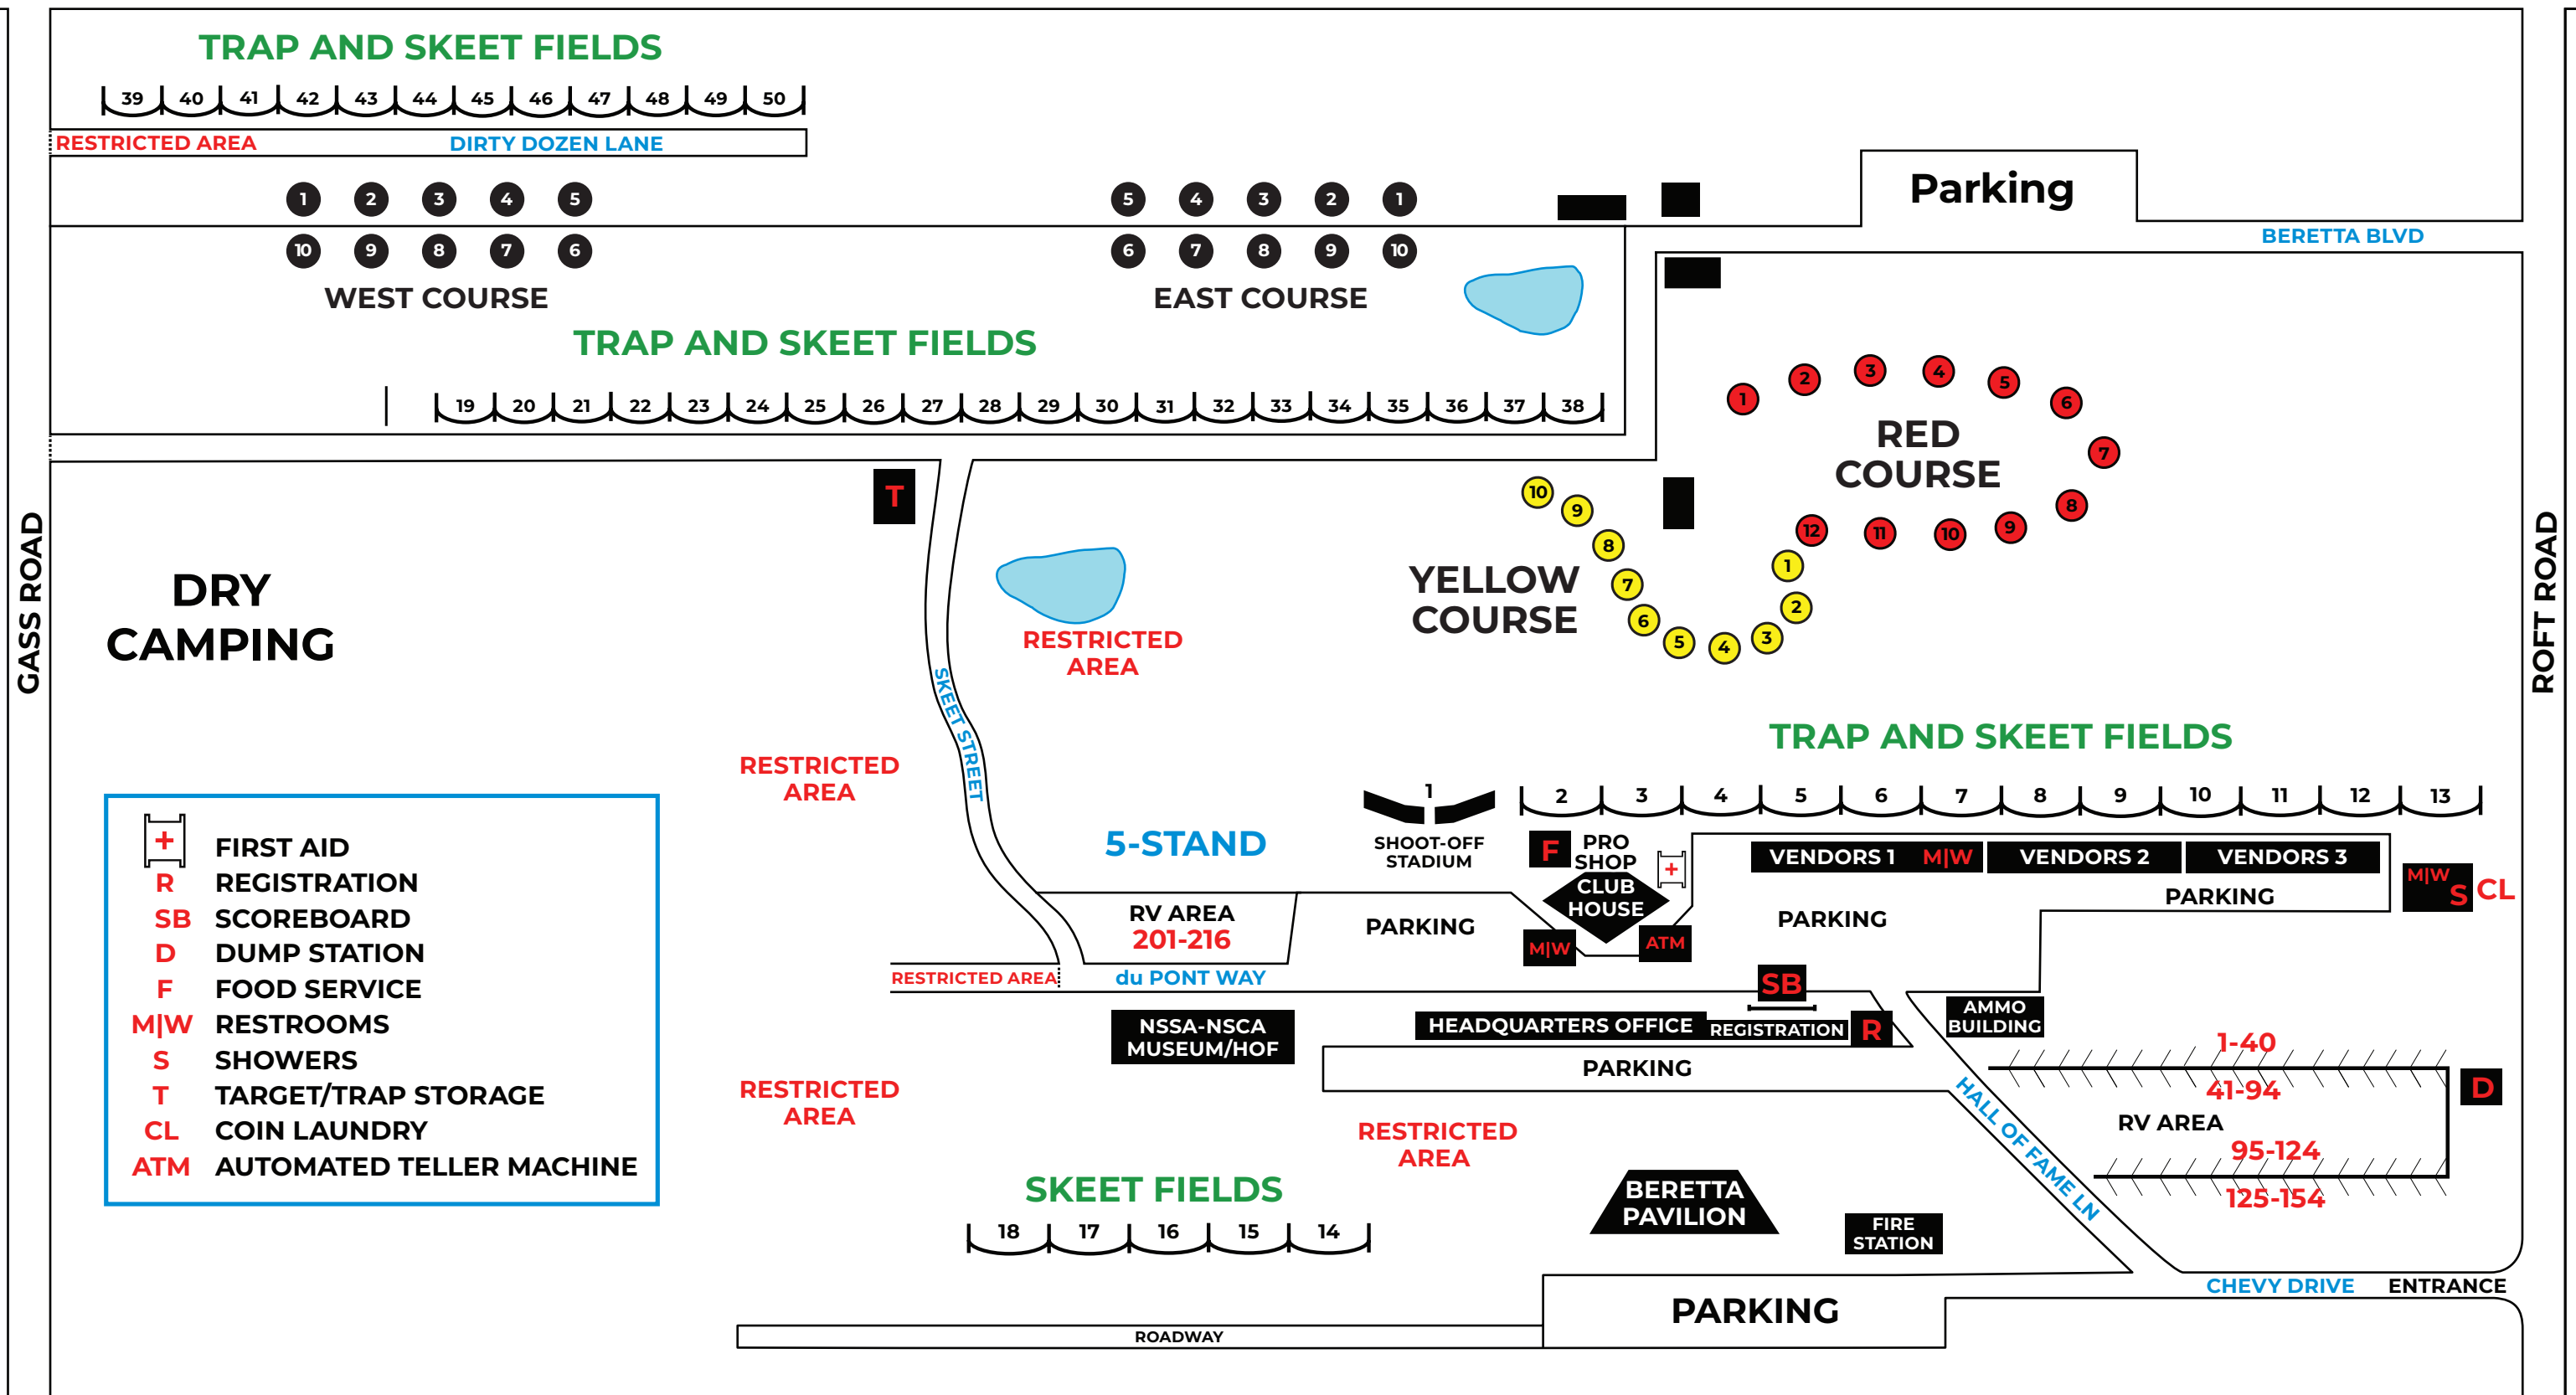

WELCOME TO THE NATIONAL SHOOTING COMPLEX

www.NationalShootingComplex.com

Pro Shop: (210) 688-2542

FM 471

5931 Roft Road - San Antonio, TX - 78253 - (210) 688-3371